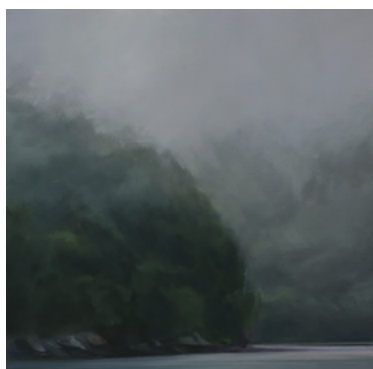

Still Waters 103 x 103cm
Oil on linen | 2021 | \$7,600

Pink Line. Odd Cloud 102 x 102cm
Oil on linen | 2021-22 | \$7,600

Across the Bay. Pink Cloud | 103 x 103cm
Oil on linen | 2021-22 | \$7,600

Morning on the River 60 x 60cm
Oil on linen | 2021 | \$4,000

Hawkesbury Light and Dark | 50 x 50cm
Oil on linen | 2021 | \$3500

Heavenly Body | 92 x 92cm
Oil on linen | 2022 | \$5,500

Living by an Ocean | 102 x 102cm
Oil on linen | 2021-22 | \$7,600

Living near an Ocean | 60 x 60cm
Oil on linen | 2021 | \$4,000

Along Mullet Creek | 60 x 60cm
Oil on linen | 2021-22 | \$4,000

Bands of Light on Still Water
50 x 50cm | Oil on linen | 2021 | \$3,500

Hawkesbury River Marker | 60 x 60cm
Oil on linen | 2021 | \$4,000

Hawkesbury. Yellow Reflections 1
50 x 50cm | Oil on linen | 2021 | **SOLD**