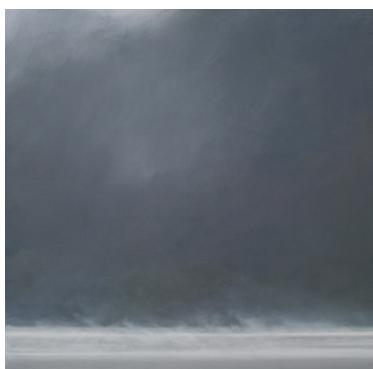

Morning Light and Mist on the Hawkesbury
137 x 137cm | Oil on canvas | 2022 | \$9,500

Morning Light and Mist on the River | 66 x 200cm | Oil on canvas | 2022 | \$8,500

Morning Mist and Light on the Hawkesbury 1
103x103cm | Oil on linen | 2021 **SOLD**

Still Waters 103 x 103cm
Oil on linen | 2021 | \$7,600

Pink Line. Odd Cloud 102 x 102cm
Oil on linen | 2021-22 | \$7,600

Across the Bay. Pink Cloud | 103 x 103cm
Oil on linen | 2021-22 | \$7,600

Morning on the River 60 x 60cm
Oil on linen | 2021 | \$4,000