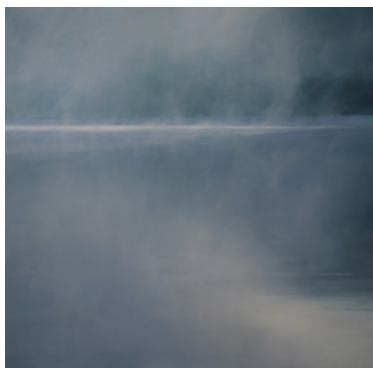

FLEETING

PAINTINGS BY JOHN MORRIS

Dancing Mist and Morning Light | 103x103cm | Oil on linen | 2022 | \$7,900

www.johnmorrisartist.com.au

PRICING CATALOGUE

Southern Coast | 102 x 102cm
Oil on linen | 2021-22 | \$7,600

Morning Light and Mist on the Hawkesbury
137 x 137cm | Oil on canvas | 2022 | \$9,500

Morning Light and Mist on the River | 66 x 200cm | Oil on canvas | 2022 | \$8,500

Morning Mist and Light on the Hawkesbury 1
103x103cm | Oil on linen | 2021 **SOLD**

Still Waters 103 x 103cm
Oil on linen | 2021 | \$7,600

Pink Line. Odd Cloud 102 x 102cm
Oil on linen | 2021-22 | \$7,600

Across the Bay. Pink Cloud | 103 x 103cm
Oil on linen | 2021-22 | \$7,600

Morning on the River 60 x 60cm
Oil on linen | 2021 | \$4,000