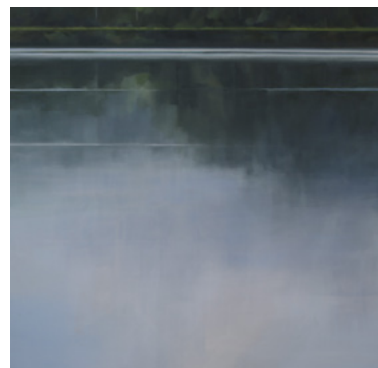

FLEETING

PAINTINGS BY JOHN MORRIS

Dancing Mist and Morning Light | 103x103cm | Oil on linen | 2022 | \$7,900

www.johnmorrisartist.com.au

PRICING CATALOGUE

Southern Coast | 102 x 102cm
Oil on linen | 2021-22 | \$7,600

Morning Light and Mist on the Hawkesbury
137 x 137cm | Oil on canvas | 2022 | \$9,500

Morning Light and Mist on the River | 66 x 200cm | Oil on canvas | 2022 | \$8,500

Morning Mist and Light on the Hawkesbury 1
103x103cm | Oil on linen | 2021 **SOLD**