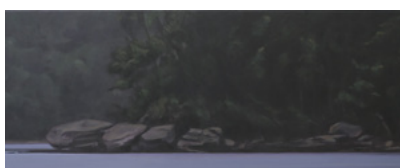

Hawkesbury. Yellow Reflections 2
50 x 50cm | Oil on linen | 2021 | \$3,50

Light and Shadows Reflecting | 21 x 50cm
Oil on wood panel | 2021 | \$1,100

Reflections on the Gliding River | 20.5 x 50cm
Oil on wood panel | 2021 | \$1,100

Along the River | 20.5 x 50cm
Oil on wood panel | 2021 | \$1,100

Point. Milson Island | 48 x 138cm
Oil on canvas | 2022 | \$7,000

Hawkesbury. Light and Morning Mist
60 x 60cm | Oil on linen | 2021 | \$4,000