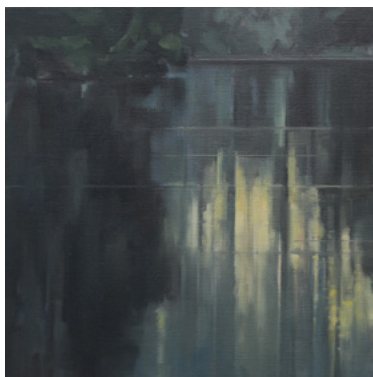

Still Waters 103 x 103cm
Oil on linen | 2021 | \$7,600

Pink Line. Odd Cloud 102 x 102cm
Oil on linen | 2021-22 | \$7,600

Across the Bay. Pink Cloud | 103 x 103cm
Oil on linen | 2021-22 | \$7,600

Morning on the River 60 x 60cm
Oil on linen | 2021 | \$4,000

Hawkesbury Light and Dark | 50 x 50cm
Oil on linen | 2021 | \$3500

Heavenly Body | 92 x 92cm
Oil on linen | 2022 | \$5,500

Living by an Ocean | 102 x 102cm
Oil on linen | 2021-22 | \$7,600

Living near an Ocean | 60 x 60cm
Oil on linen | 2021 | \$4,000

Along Mullet Creek | 60 x 60cm
Oil on linen | 2021-22 | \$4,000

Bands of Light on Still Water
50 x 50cm | Oil on linen | 2021 | \$3,500

Hawkesbury River Marker | 60 x 60cm
Oil on linen | 2021 | \$4,000

Hawkesbury. Yellow Reflections 1
50 x 50cm | Oil on linen | 2021 | **SOLD**