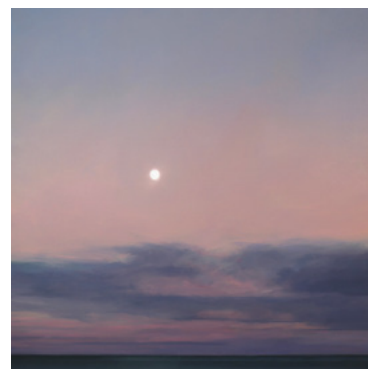

Morning Light and Mist on the Hawkesbury
137 x 137cm | Oil on canvas | 2022 | \$9,500

Morning Light and Mist on the River | 66 x 200cm | Oil on canvas | 2022 | \$8,500

Morning Mist and Light on the Hawkesbury 1
103x103cm | Oil on linen | 2021 **SOLD**

Still Waters 103 x 103cm
Oil on linen | 2021 | \$7,600

Pink Line. Odd Cloud 102 x 102cm
Oil on linen | 2021-22 | \$7,600

Across the Bay. Pink Cloud | 103 x 103cm
Oil on linen | 2021-22 | \$7,600

Morning on the River 60 x 60cm
Oil on linen | 2021 | \$4,000

Hawkesbury Light and Dark | 50 x 50cm
Oil on linen | 2021 | \$3500

Heavenly Body | 92 x 92cm
Oil on linen | 2022 | \$5,500

Living by an Ocean | 102 x 102cm
Oil on linen | 2021-22 | \$7,600

Living near an Ocean | 60 x 60cm
Oil on linen | 2021 | \$4,000