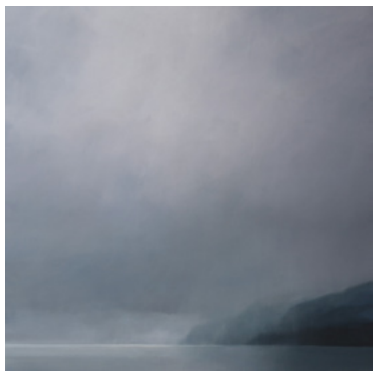

FLEETING

PAINTINGS BY JOHN MORRIS

Dancing Mist and Morning Light | 103x103cm | Oil on linen | 2022 | \$7,900

www.johnmorrisartist.com.au

PRICING CATALOGUE

Southern Coast | 102 x 102cm
Oil on linen | 2021-22 | \$7,600

Morning Light and Mist on the Hawkesbury
137 x 137cm | Oil on canvas | 2022 | \$9,500

Morning Light and Mist on the River | 66 x 200cm | Oil on canvas | 2022 | \$8,500

Morning Mist and Light on the Hawkesbury 1
103x103cm | Oil on linen | 2021 **SOLD**

Still Waters 103 x 103cm
Oil on linen | 2021 | \$7,600

Pink Line. Odd Cloud 102 x 102cm
Oil on linen | 2021-22 | \$7,600

Across the Bay. Pink Cloud | 103 x 103cm
Oil on linen | 2021-22 | \$7,600

Morning on the River 60 x 60cm
Oil on linen | 2021 | \$4,000