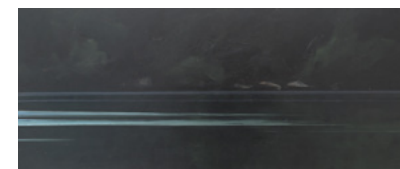

Along Mullet Creek | 60 x 60cm
Oil on linen | 2021-22 | \$4,000

Bands of Light on Still Water
50 x 50cm | Oil on linen | 2021 | \$3,500

Hawkesbury River Marker | 60 x 60cm
Oil on linen | 2021 | \$4,000

Hawkesbury. Yellow Reflections 1
50 x 50cm | Oil on linen | 2021 | **SOLD**

Hawkesbury. Yellow Reflections 2
50 x 50cm | Oil on linen | 2021 | \$3,50

Light and Shadows Reflecting | 21 x 50cm
Oil on wood panel | 2021 | \$1,100

Reflections on the Gliding River | 20.5 x 50cm
Oil on wood panel | 2021 | \$1,100