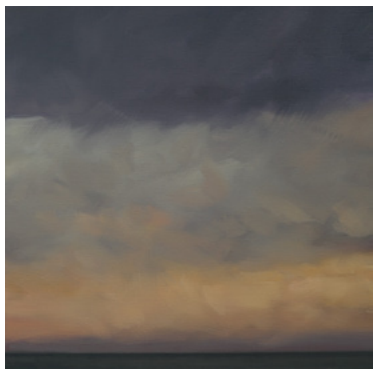

Morning Light and Mist on the Hawkesbury
137 x 137cm | Oil on canvas | 2022 | \$9,500

Morning Light and Mist on the River | 66 x 200cm | Oil on canvas | 2022 | \$8,500

Morning Mist and Light on the Hawkesbury 1
103x103cm | Oil on linen | 2021 **SOLD**

Still Waters 103 x 103cm
Oil on linen | 2021 | \$7,600

Pink Line. Odd Cloud 102 x 102cm
Oil on linen | 2021-22 | \$7,600

Across the Bay. Pink Cloud | 103 x 103cm
Oil on linen | 2021-22 | \$7,600

Morning on the River 60 x 60cm
Oil on linen | 2021 | \$4,000

Hawkesbury Light and Dark | 50 x 50cm
Oil on linen | 2021 | \$3500

Heavenly Body | 92 x 92cm
Oil on linen | 2022 | \$5,500

Living by an Ocean | 102 x 102cm
Oil on linen | 2021-22 | \$7,600

Living near an Ocean | 60 x 60cm
Oil on linen | 2021 | \$4,000