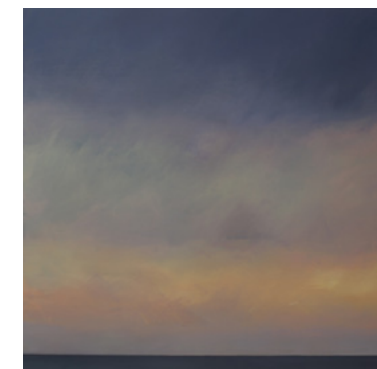

Morning Light and Mist on the Hawkesbury
137 x 137cm | Oil on canvas | 2022 | \$9,500

Morning Light and Mist on the River | 66 x 200cm | Oil on canvas | 2022 | \$8,500

Morning Mist and Light on the Hawkesbury 1
103x103cm | Oil on linen | 2021 **SOLD**

Still Waters 103 x 103cm
Oil on linen | 2021 | \$7,600

Pink Line. Odd Cloud 102 x 102cm
Oil on linen | 2021-22 | \$7,600

Across the Bay. Pink Cloud | 103 x 103cm
Oil on linen | 2021-22 | \$7,600

Morning on the River 60 x 60cm
Oil on linen | 2021 | \$4,000

Hawkesbury Light and Dark | 50 x 50cm
Oil on linen | 2021 | \$3500

Heavenly Body | 92 x 92cm
Oil on linen | 2022 | \$5,500

Living by an Ocean | 102 x 102cm
Oil on linen | 2021-22 | \$7,600

Living near an Ocean | 60 x 60cm
Oil on linen | 2021 | \$4,000