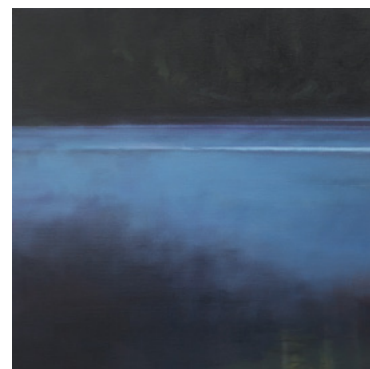

Along Mullet Creek | 60 x 60cm
Oil on linen | 2021-22 | \$4,000

Bands of Light on Still Water
50 x 50cm | Oil on linen | 2021 | \$3,500

Hawkesbury River Marker | 60 x 60cm
Oil on linen | 2021 | \$4,000

Hawkesbury. Yellow Reflections 1
50 x 50cm | Oil on linen | 2021 | **SOLD**

Hawkesbury. Yellow Reflections 2
50 x 50cm | Oil on linen | 2021 | \$3,50

Light and Shadows Reflecting | 21 x 50cm
Oil on wood panel | 2021 | \$1,100

Reflections on the Gliding River | 20.5 x 50cm
Oil on wood panel | 2021 | \$1,100

Along the River | 20.5 x 50cm
Oil on wood panel | 2021 | \$1,100

Point. Milson Island | 48 x 138cm
Oil on canvas | 2022 | \$7,000

Hawkesbury. Light and Morning Mist
60 x 60cm | Oil on linen | 2021 | \$4,000

Dragons Breath. Morning | 19.5 x 30cm
Oil on wood panel | 2021 | \$850

Surface | 22 x 30cm
Oil on wood panel | 2021 | \$850

Distances | 44 x 124cm | Oil on wood panel | 2021 | \$6,500

FLEETING

Fleeting is an exhibition of paintings largely focused on time spent on the Hawkesbury River. The work continues an ongoing preoccupation John Morris has with landscape painting. He is concerned, not so much with whether the landscape is recognisable as a place, more about the perceived temperamental and emotional response to the landscape being experienced.